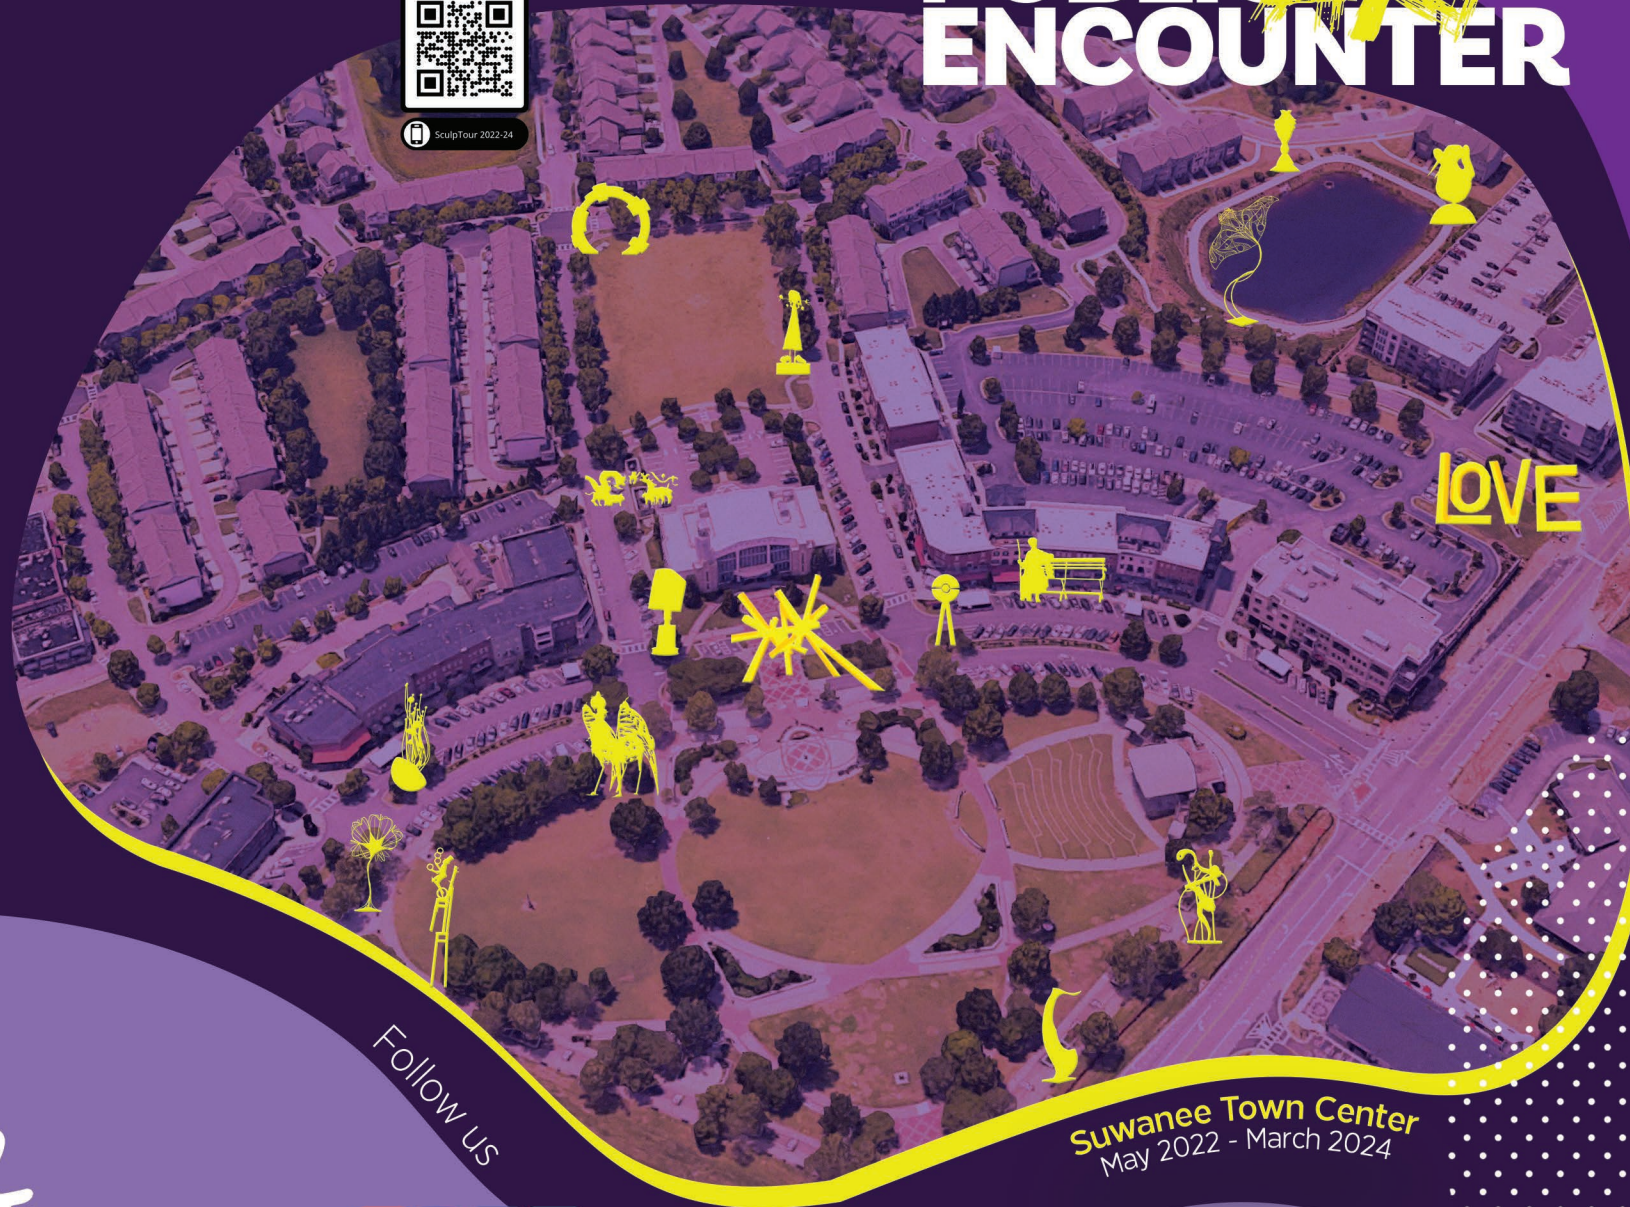

Suwanee
SCULPTOUR

Post your photos with the art pieces
on social media and tag us!
#SuwaneeSculpTour

Visit **suwanee.com**
for more information and
to vote for your favorite piece

SculpTour 2022-24

PUBLIC ART ENCOUNTER

- A Shimmering Echoes**
Koryn Rolstad
City Hall Lobby
- B Berlin Wall**
Town Center Park
donated by Ray Stanjevich & Suzanne Cartwright
- C Commemorative Obelisk**
Town Center Park

- WHITE STREET PARK** 752 White Street
- Butterfly - Mural**
Allison Eddy
 - Gate at Harvest Farm**
M.W. Murphy
 - Mother & Child**
Elusia Altman
2011 Sculptour

- PlayTown Cows (3)**
community-created / Atlanta Cow Parade
PlayTown Suwanee
donated by Suwanee Day Committee
- Time to Blossom - Mural**
Corey Barksdale
Retaining Wall Buford Highway
- Suwanee Stage - Mural**
Sonny Franks & 2006 Dixie Letterhead participants
Town Center Park
- Suwanee Rocks - Mural**
Kim Pitts
Town Center Park
- Amphitheater Stage Wings**
Marc Moulton & Meg Mitchell
Town Center Park
- Who Let the Dogs Out?**
Jim Collins
Town Center Park
donated by Dick & Penny Cunningham
2013-15 Sculptour
- His-n-Hers**
Gregory Johnson
City Hall
2017-22 Sculptour
- Mr. Eggwards**
Kimber Fiebiger
Town Center Park
2015-17 Sculptour