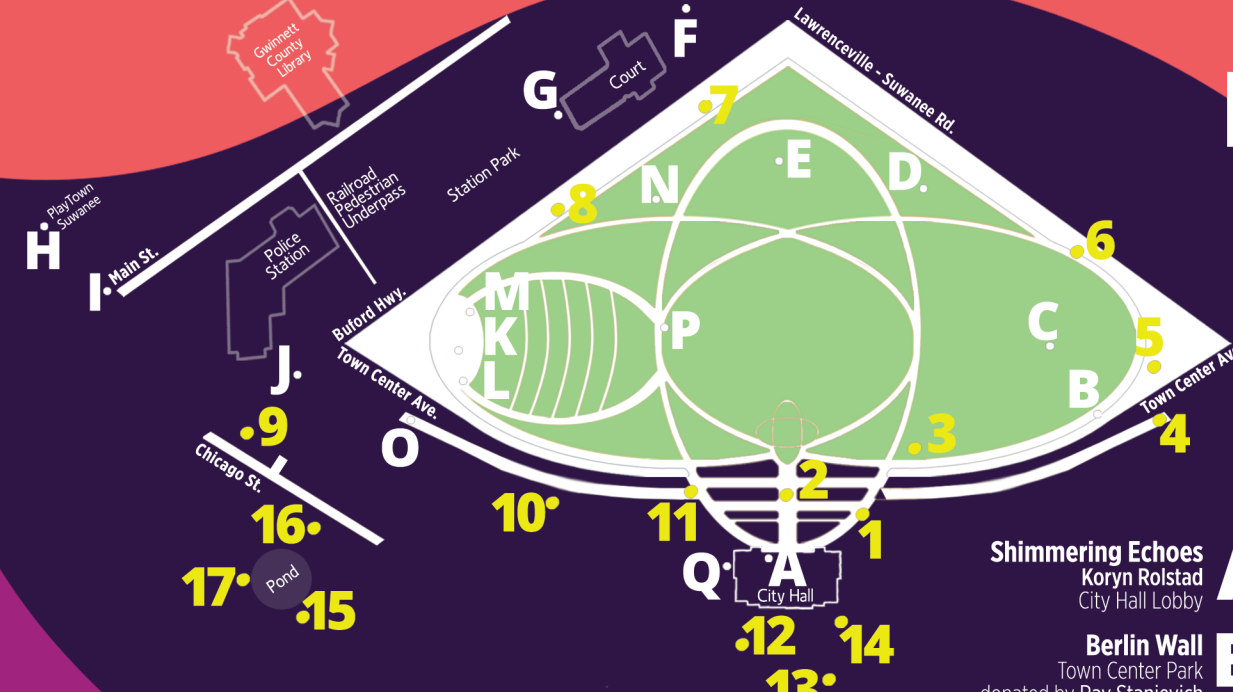

2022-24 SCULPTOUR EXHIBIT

- **1 Let Your Voice Be Heard**
  Jason Dozer
  Sugar Hill, GA
- **2 Metaphysica**
  Phil Proctor
  Newnan, GA
- **3 Griffin**
  Jonathan Bowling
  Greenville, NC
- **4 Core Red**
  Adam Walls
  Blacksburg, SC
- **5 Blossom**
  Joni Younkings-Herzog
  Athens, GA
- **6 Mr. Rings**
  Gus & Lina Ocamposilva
  Oldsmar, FL
- **7 Monocotyledon: Genesis**
  Etienne Jackson
  Fairburn, GA
- **8 Interdimensional Species**
  Claudia J. Klein
  Lake Worth, FL

- **9 Love, Suwanee**
  private collection of Mellow Mushroom/
  Home Grown Industries, Inc.
- **10 Harriet Tubman Bench**
  Gary Lee Price
  Springville, UT
- **11 Sunburst**
  Hanna Jubran
  Grimesland, NC
- **12 Mommy**
  Lee Benson/Benson Sculpture
  Jackson, TN
- **13 Portal Majestic**
  Nathan Pierce
  Girardeau, MO
- **14 Chinese New Year - Mural**
  NGHS National Art Society
  Suwanee, GA
- **15 Tangled**
  Fred Ajanogha
  Atlanta, GA
- **16 Devil Fish**
  Todd Kappes Frahm
  Asheville, NC
- **17 Tangled Hare**
  Todd Kappes Frahm
  Asheville, NC

- **A Shimmering Echoes**
  Koryn Rolstad
  City Hall Lobby
- **B Berlin Wall**
  Town Center Park
  donated by Ray Stanjevich & Suzanne Cartwright
- **C Commemorative Obelisk**
  Town Center Park

1. **WHITE STREET PARK** 752 White Street
2. **Butterfly - Mural**
     Allison Eddy
   - **Gate at Harvest Farm**
     M.W. Murphy
   - **Mother & Child**
     Elusia Altman
     2011 Sculptour

1. **SIMS LAKE PARK** 4600 Suwanee Dam Road
2. **Arachnid**
     Damon Lusky
     2011 Sculptour
   - **Audubon Watcher**
     Jim Collins
     2011 Sculptour
   - **Sunset**
     Gus & Lina Ocamposilva
     donated by Rob & Cathy Rohloff - 2011 Sculptour
   - **Windsculpture Weathervane**
     Al Garnto
     2012 Sculptour

1. **LOCAL BUSINESSES** Beyond Town Center
2. **Amne**
     Harry Zmijewski
     Advance Auto Parts | 2011 Sculptour
   - **Avonlea**
     Phil Proctor
     Artisan Station Apartments
   - **The Ball is in Play**
     Adam Walls
     Main Event
   - **Bench**
     Reserve at Morningside
   - **Boy on World**
     Jim Davidson
     Tomorrow's Hope Montessori School
   - **Cactus**
     Chase New
     McDonald's | Suwanee Gateway
   - **Cascade**
     Gregory Johnson
     North Georgia Urgent Care
   - **Close Encounter**
     Phil Proctor
     The Maven Apartment Homes
   - **Color Garden - Mural**
     Yoyo Ferro
     Siena Town Center
   - **Common Ground**
     Gregory Johnson
     Salude, the Art of Recovery
   - **Corey**
     Jonathan Bowling
     Terraces at Suwanee Gateway
     2015-17 Sculptour
   - **Crown**
     Burger King

- **Dancer XX**
  Jack Howard-Potter
  Heartis Suwanee Senior Living
  2015-17 Sculptour
- **The Dance**
  Gregory Johnson
  Salude, the Art of Recovery
- **Equine Installation**
  Reserve at Moore Road
- **The Evolution of Suwanee - Mural**
  Alexandra Sorto
  Garland Brothers
- **Five Kids in a Tree**
  Ken Ross
  Tomorrow's Hope Montessori School
- **Hammer & Nail**
  Andrew Crawford
  Ultra Car Wash
- **Instinctual Center**
  Aaron Hussey
  Police Substation
- **Khaleesi-PA**
  Isaac Duncan
  Suwanee Walk Townhome Community
- **McDowell's Bear**
  Dave Radlmann
  & **Urban Eco Group** - Aldi
- **Metal Silhouettes**
  designed by AKO Signs
  Suwanee Animal Hospital
- **Mural**
  Jason Watts
  Holtkamp Heating and Air
- **Mural**
  Kim Pitts
  StillFire Brewery
- **Mural**
  True Automotive
- **Petra**
  Urban Conga
  Siena Town Center
- **Something Bruin**
  Suwanee Pointe Business Park
- **Splash**
  Gregory Johnson
  The Overlook at Suwanee Station
- **Solis**
  Urban Conga
  Siena Town Center
- **Sunset**
  Gregory Johnson
  North Georgia Urgent Care
- **Utterly Radial**
  Andrew Crawford
  Salude, the Art of Recovery
- **Wall Relief**
  Starbucks Coffee | Suwanee Gateway

PERMANENT ART PIECES

- **Remembrance**
  Marc Moulton
  Town Center Park
- **Iron Canopy**
  Phil Proctor
  Town Center Park
  2013-15 Sculptour
- **The Herd**
  Phil Proctor
  Suwanee Town Cemetery
  2015-17 Sculptour
- **Transformation - Mural**
  Lauren Pallotta-Stumberg
  Municipal Courthouse
- **Mosaic Park Benches**
  by NGMS 2011 8th Grade Class
  PlayTown Suwanee