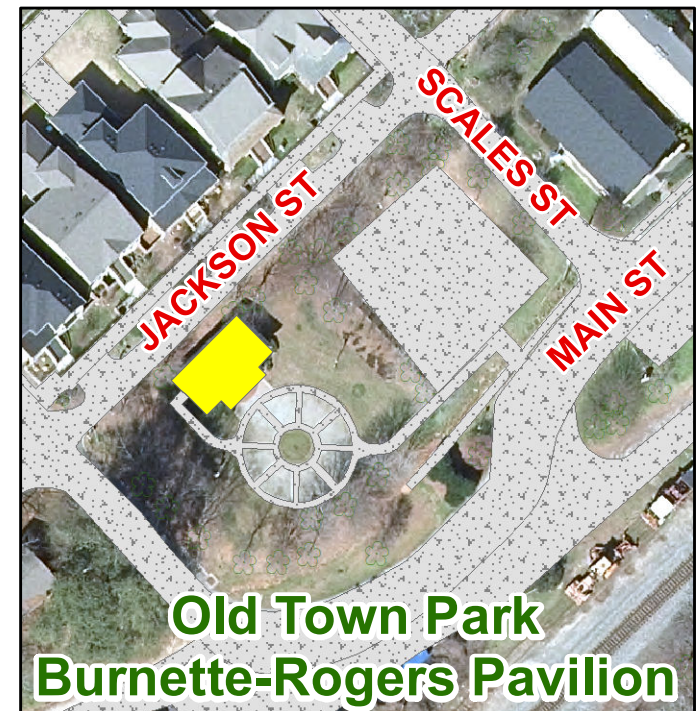

CITY PARK PAVILION RENTAL LOCATIONS

Legend

- Pavillions
- Parks
- City Limits

White Street Park

752 White St.

Suwanee Creek Park

1150 Hwy. 23

Playtown Suwanee Park

425 Main St.

**Old Town Park
Burnette-Rogers Pavilion**

687 Main St.