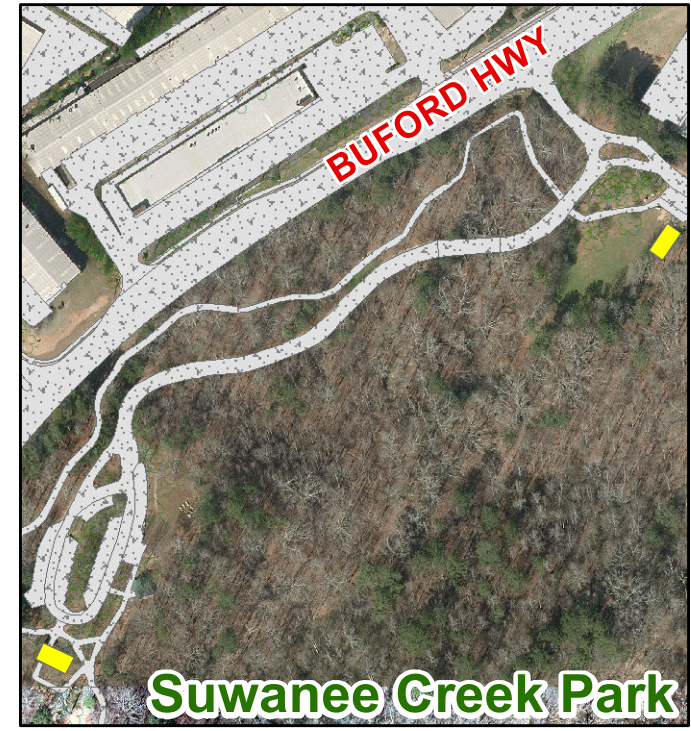

CITY PARK PAVILION RENTAL LOCATIONS

Legend

- Pavillions
- Parks
- City Limits

White Street Park

752 White St.

Suwanee Creek Park

1150 Hwy. 23

Playtown Suwanee Park

425 Main St.

**Old Town Park
Burnette-Rogers Pavilion**

687 Main St.